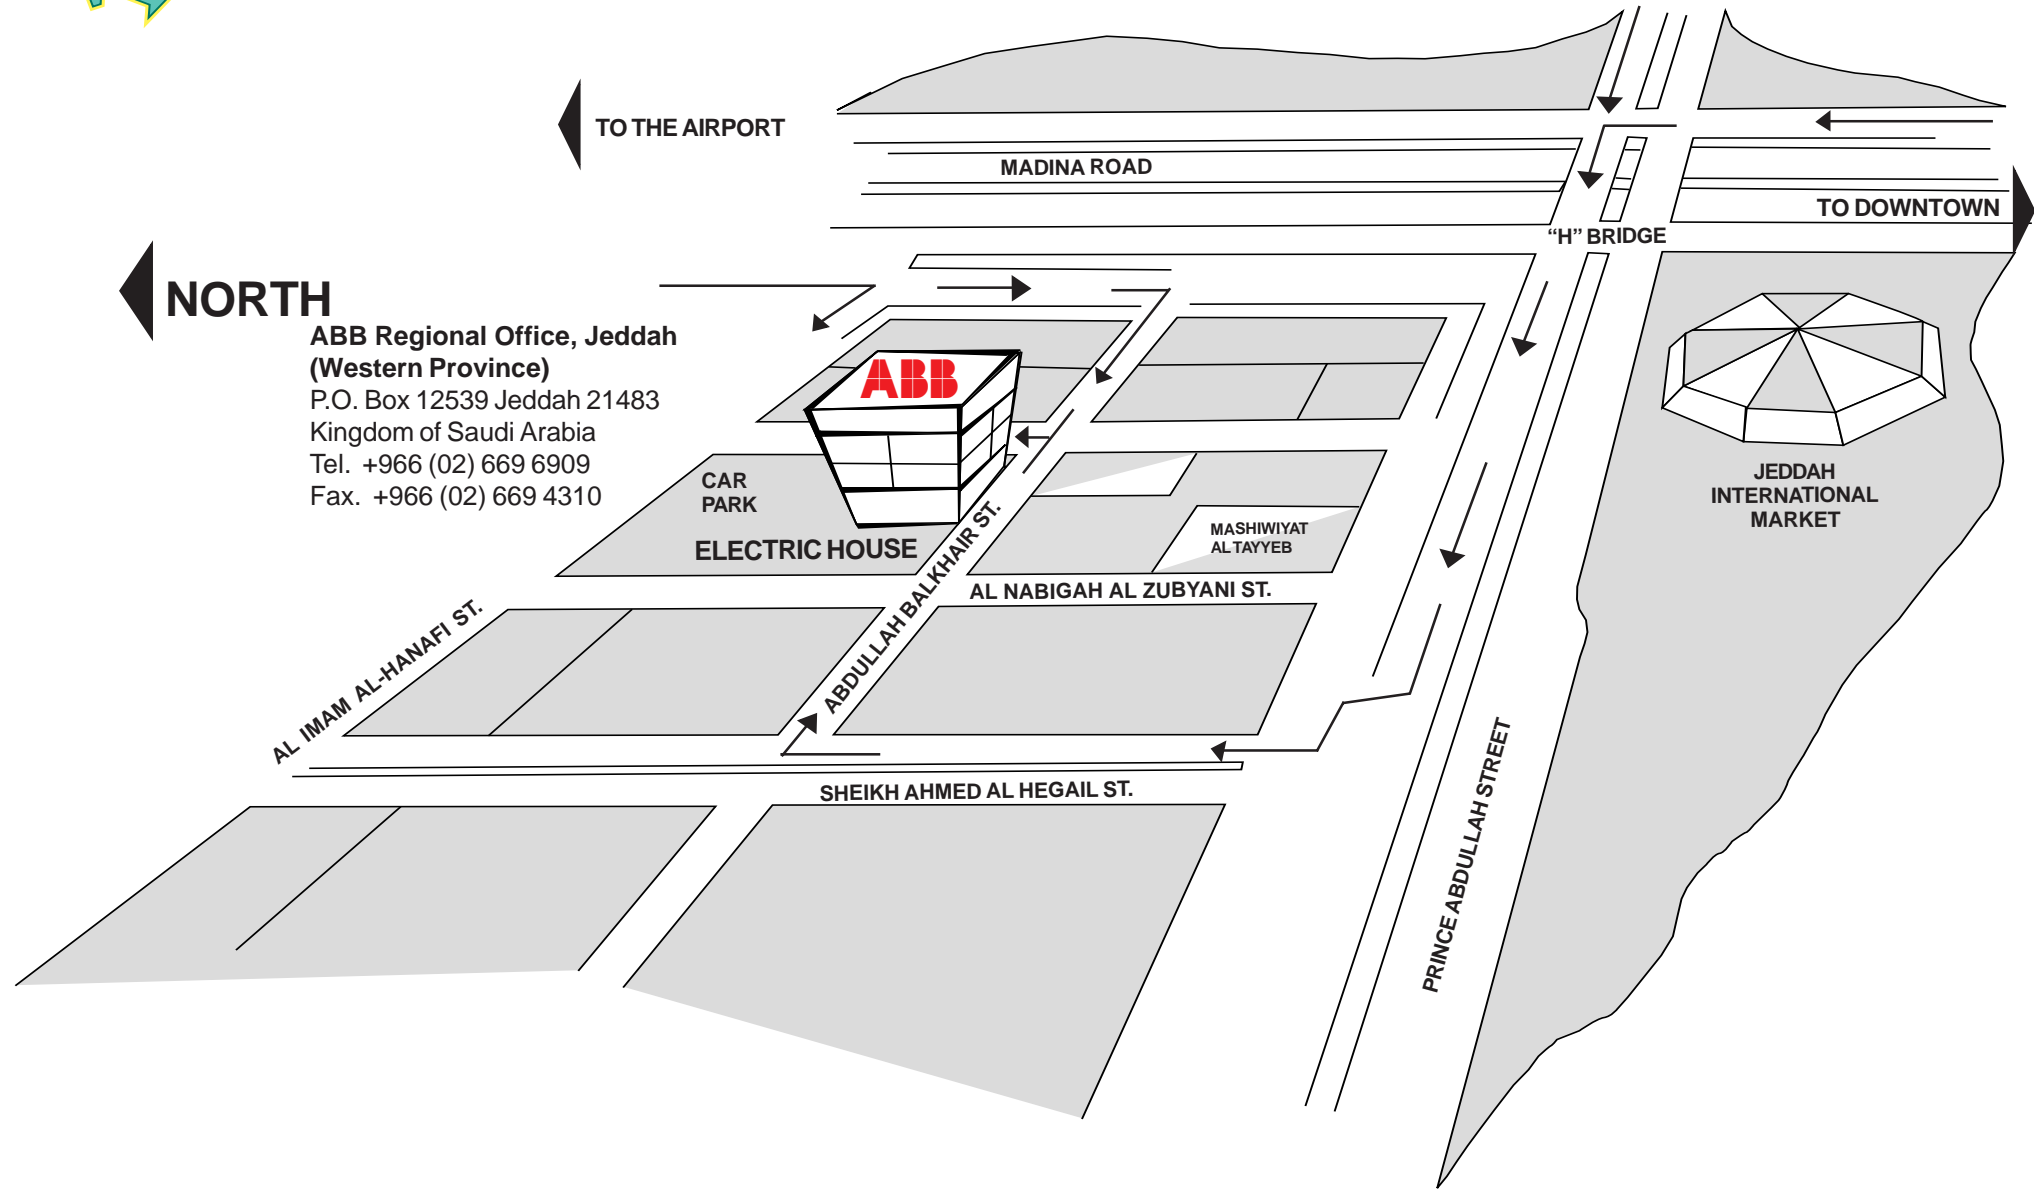

ABB Jeddah Regional Office - Location Map

NORTH

**ABB Regional Office, Jeddah
(Western Province)**
P.O. Box 12539 Jeddah 21483
Kingdom of Saudi Arabia
Tel. +966 (02) 669 6909
Fax. +966 (02) 669 4310

TO THE AIRPORT

MADINA ROAD

TO DOWNTOWN

"H" BRIDGE

ABB

CAR PARK

ELECTRIC HOUSE

MASHIWIYAT
AL TAYYEB

AL NABIGAH AL ZUBAYANI ST.

AL IMAM AL-HANAFI ST.

ABDULLAH BALKHAIR ST.

SHEIKH AHMED AL HEGAIL ST.

PRINCE ABDULLAH STREET

JEDDAH
INTERNATIONAL
MARKET