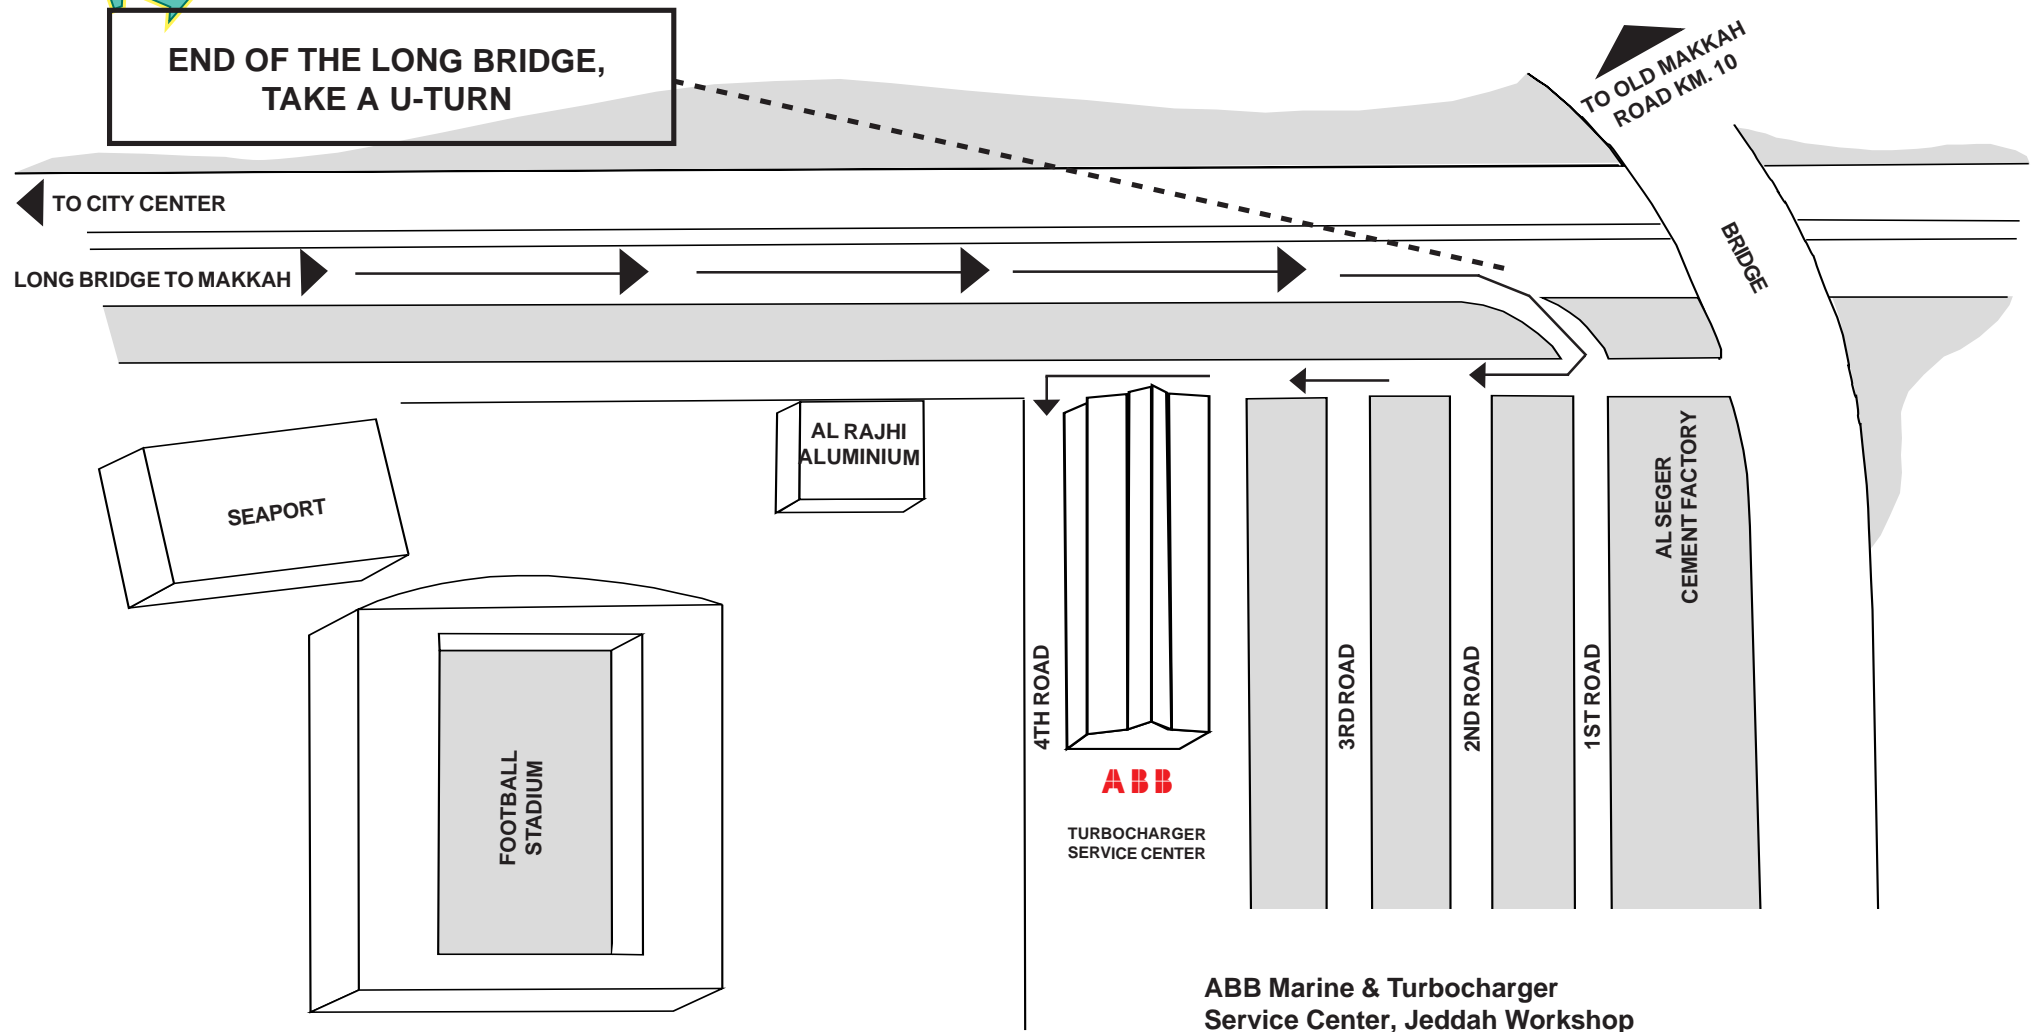

ABB Turbocharger Service Center - Location Map (Jeddah, Western Region)

**ABB Marine & Turbocharger
Service Center, Jeddah Workshop**
P.O. Box 70674 Jeddah 21577
Kingdom of Saudi Arabia
Tel. +966 (02) 620 9495
Fax. +966 (02) 620 9488