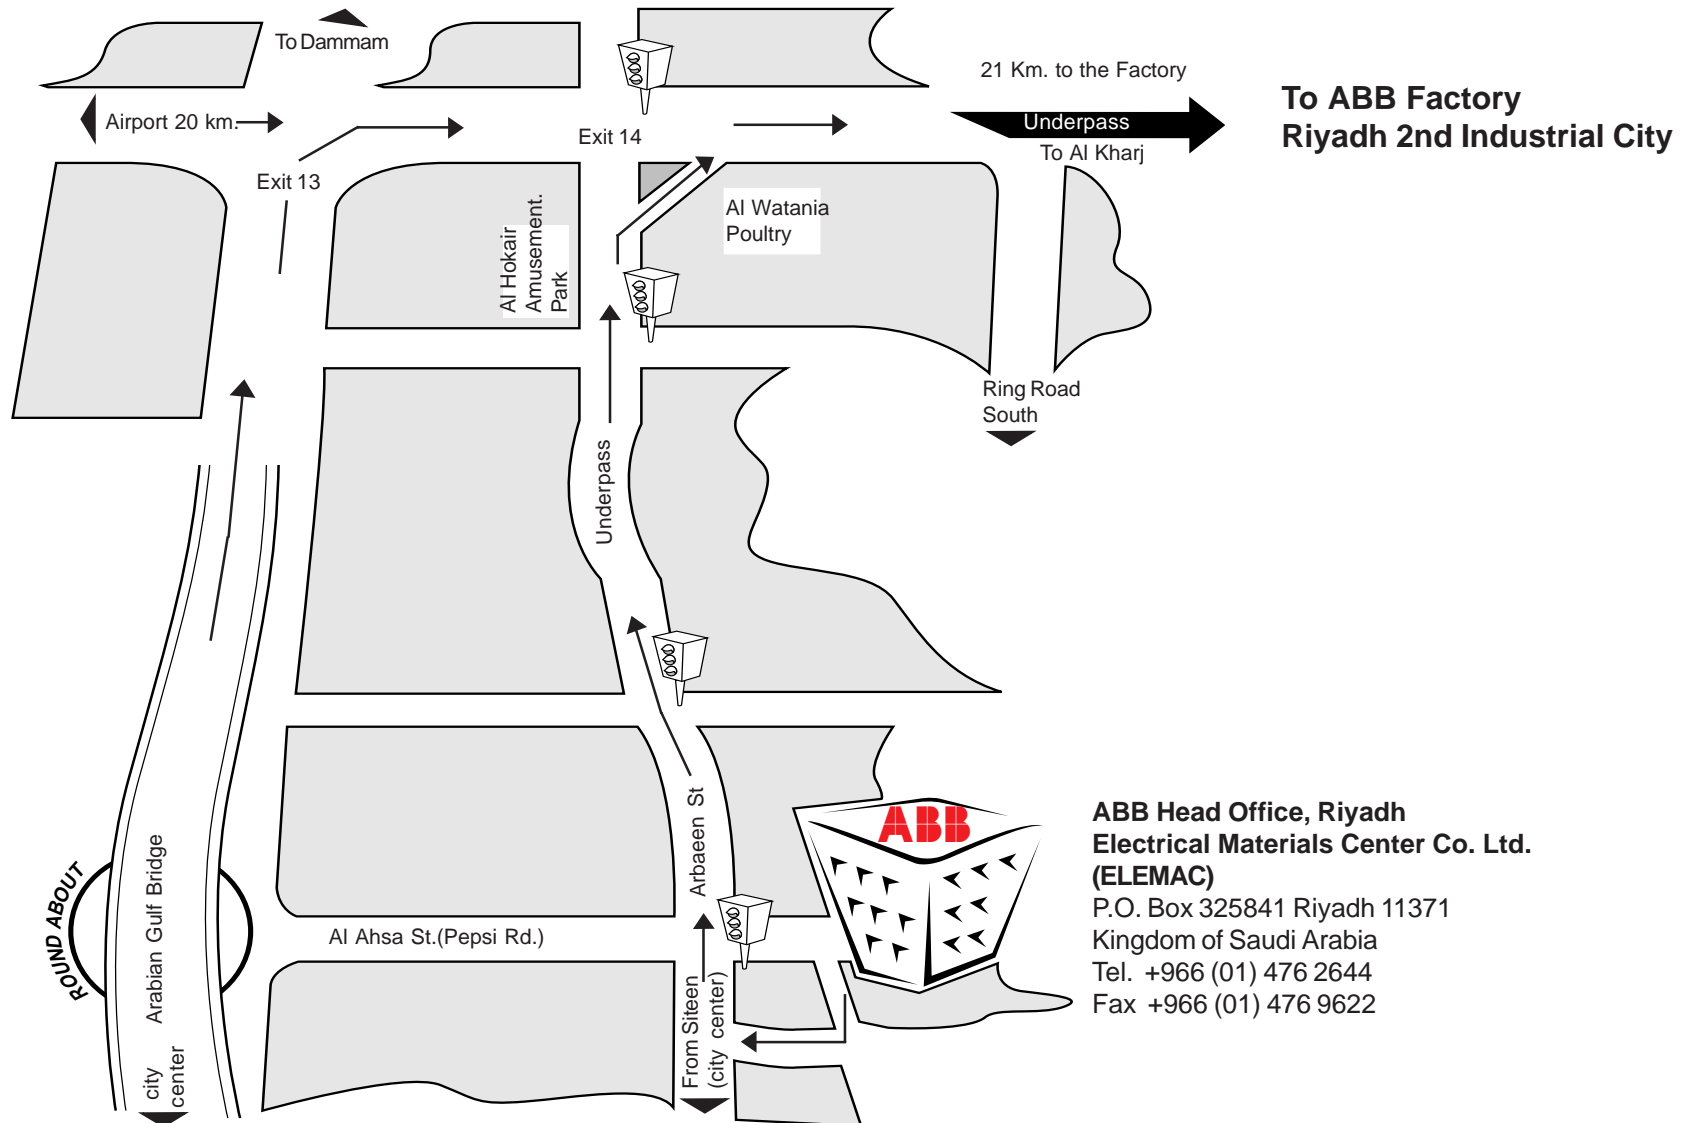

ABB Head Office Riyadh - Location Map

ABB Head Office, Riyadh
Electrical Materials Center Co. Ltd.
(ELEMAC)
P.O. Box 325841 Riyadh 11371
Kingdom of Saudi Arabia
Tel. +966 (01) 476 2644
Fax +966 (01) 476 9622