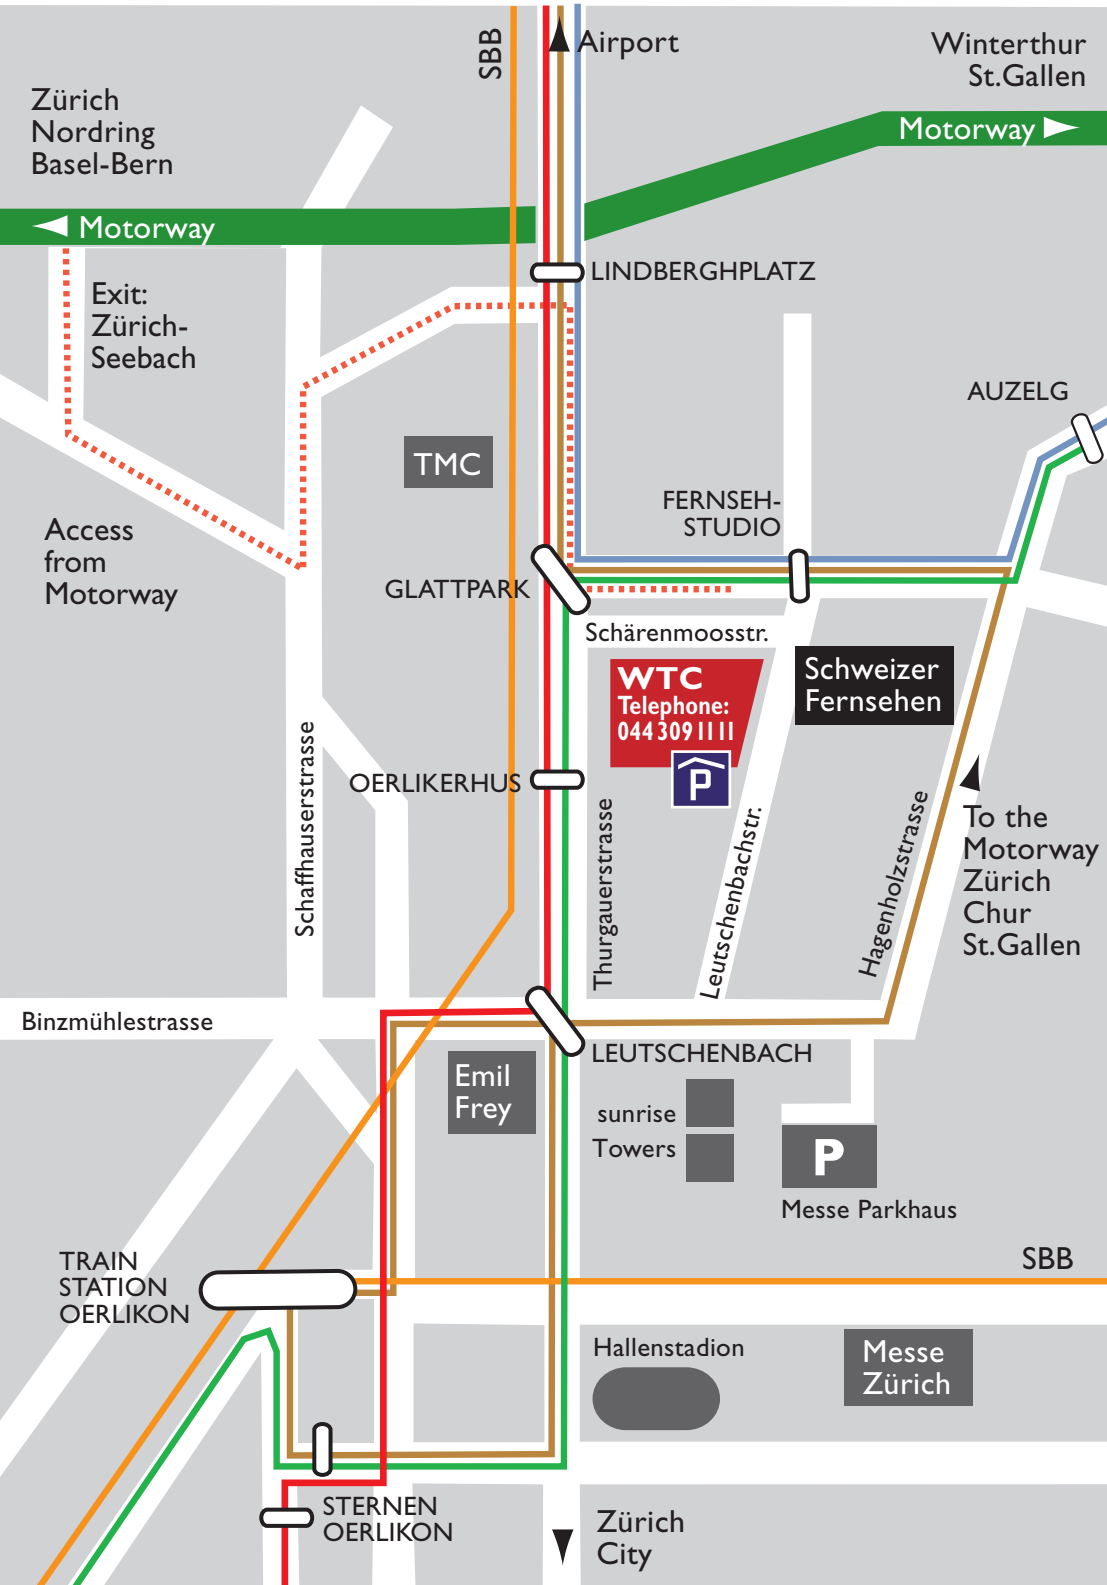

How to find us!

Key

- █ Motorway
- ⋯ Access from motorway
- █ Bus 781
- █ Tram II
- █ Train
- █ Glattalbahn line 10
- █ Glattalbahn line 12

Direction

for users of public transport

From Zurich main station

- Glattalbahn line 10 to Glattpark, 5 min. walk along Schärenmoosstrasse
- Tram II to Fernsehstudio
- SBB to Oerlikon station

From Oerlikon station

- Tram II to Fernsehstudio
- Bus 781 to Fernsehstudio

From Zurich Airport, Station

- Glattalbahn line 10 and 12 to Glattpark, 5 min. walk along Schärenmoosstrasse

Address

World Trade Center Zürich AG
 Leutschenbachstrasse 95, 8050 Zürich
 Telephone 044 309 11 11