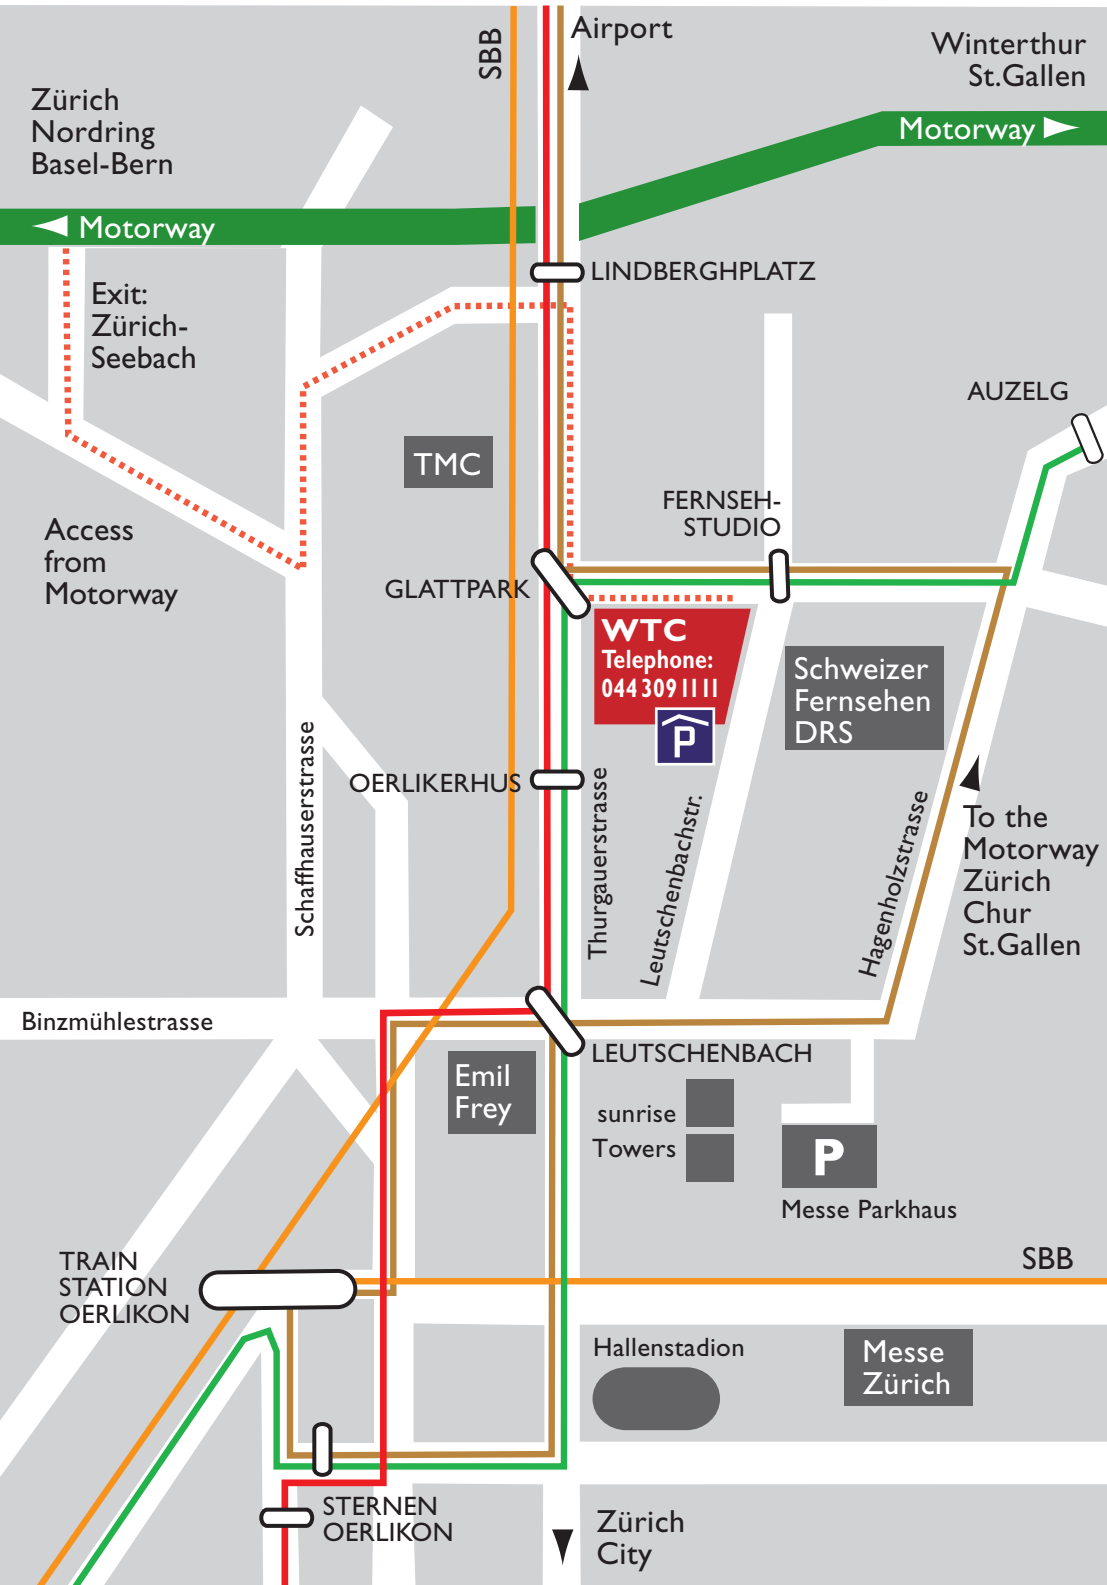

How to find us!

Key

- Motorway
- Access from motorway
- Bus 781
- Tram II
- Train
- Glattalbahn line 10

Direction for users of public transport

From Zurich main station

- Glattalbahn line 10 to Glattpark, 5 min. walk along Schärenmoosstrasse
- Tram II to Fernsehstudio
- SBB to Oerlikon station

From Oerlikon station

- Tram II to Fernsehstudio
- Bus 781 to Fernsehstudio

From Zurich Airport, Station

- Glattalbahn line 10 to Glattpark, 5 min. walk along Schärenmoosstrasse

Address

World Trade Center Zürich AG
Leutschenbachstrasse 95, 8050 Zürich
Telephone 044 309 11 11