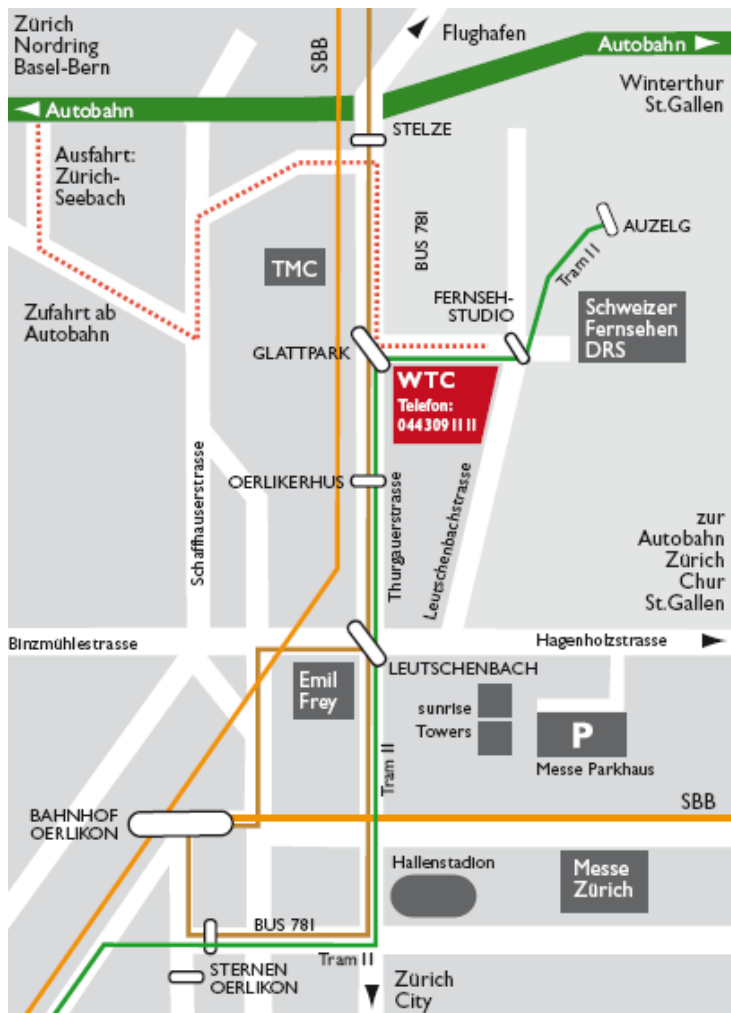

How to find the World Trade Center:

Directions for users of public transport

From Zurich main station and Zurich airport: By train to Zurich-Oerlikon, take bus 781 to Oerlikoerhus, then take a 5 minute walk along Schärenmoosstrasse. Or take tram 11 to Fernsehstudio.

Internet

http://www.wtc-zurich.ch/e/popup_plan.asp

Parking at the World Trade Center:

Parking space is available on different levels