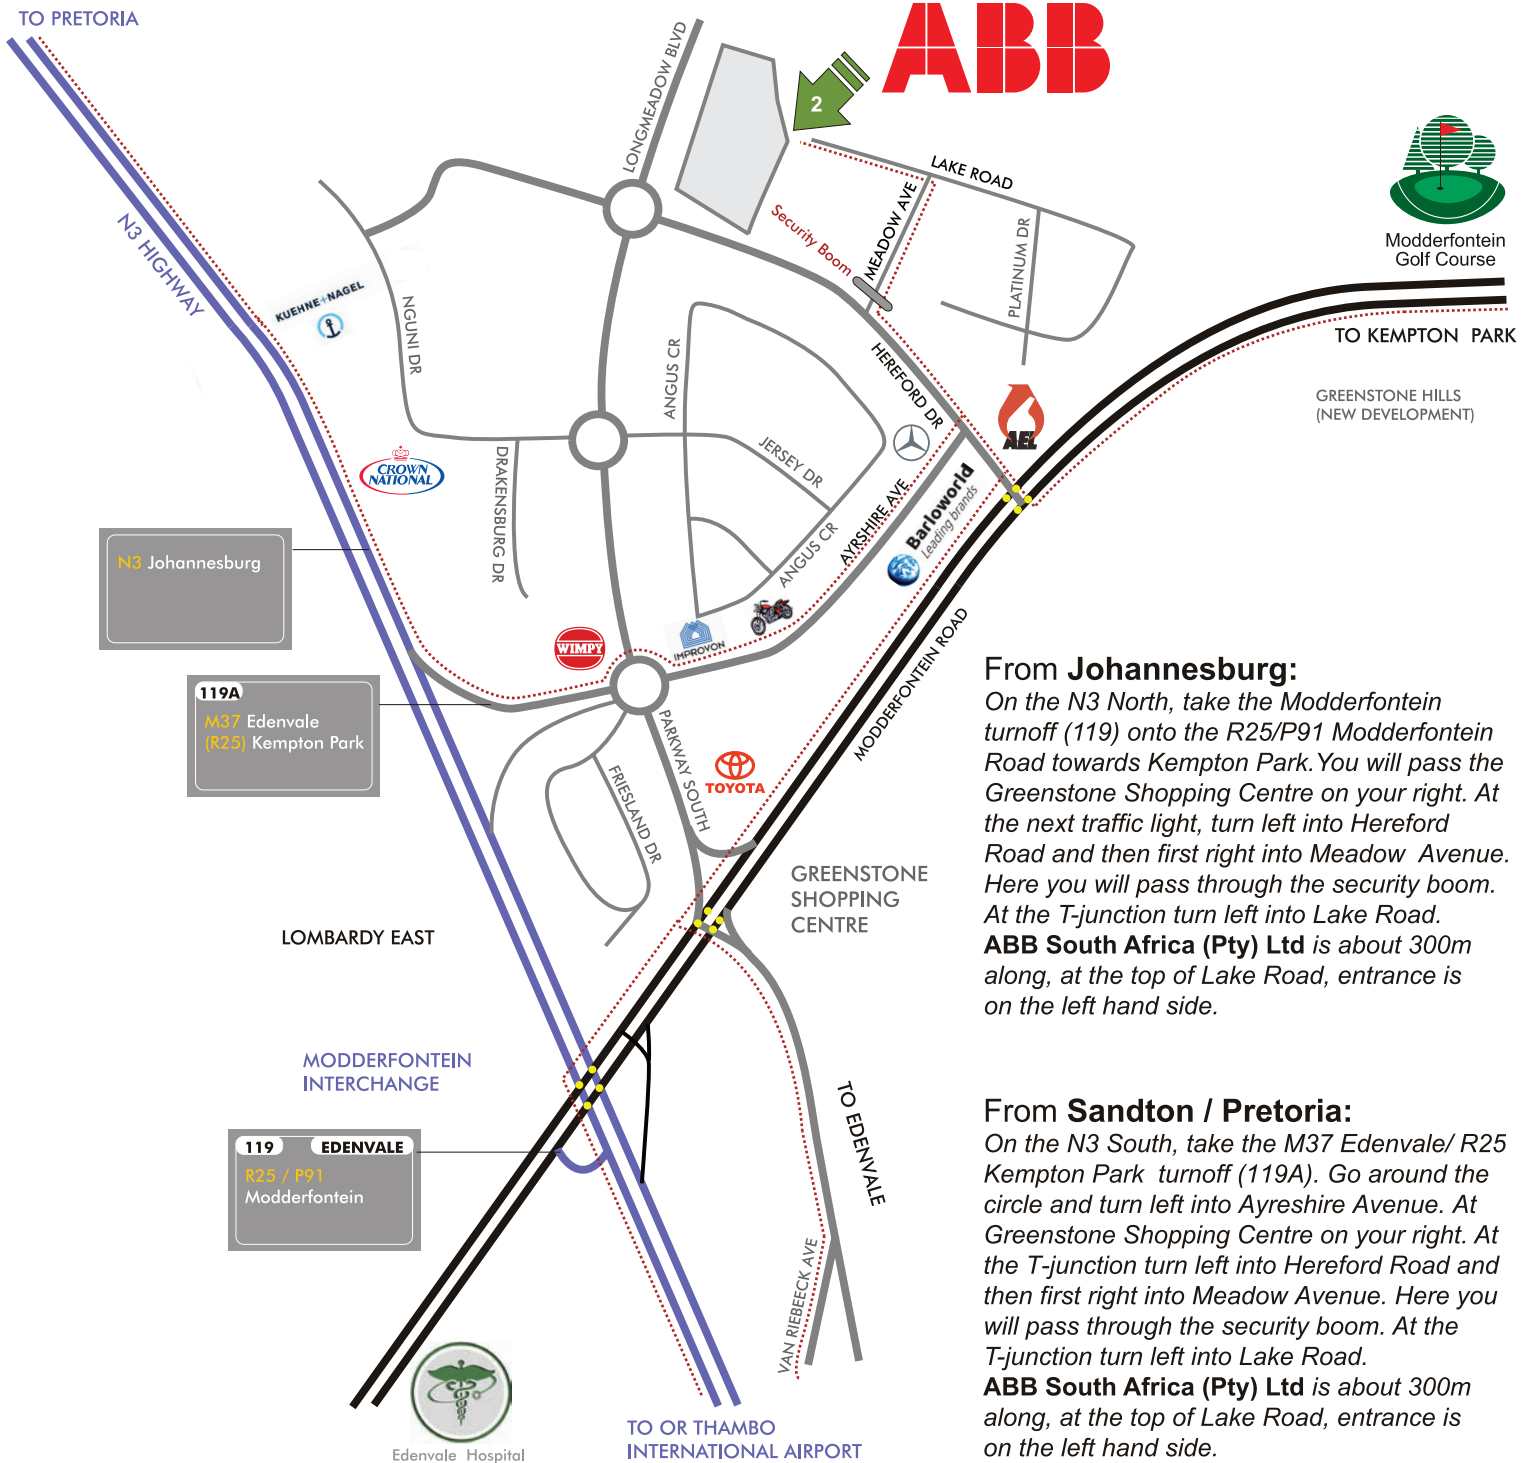

ABB South Africa (Pty) Ltd

ABB Supercell No:
0860ABB123 (0860222123)

2 Lake Road,
Longmeadow Business Estate (North)
Modderfontein

From Johannesburg:

On the N3 North, take the Modderfontein turnoff (119) onto the R25/P91 Modderfontein Road towards Kempton Park. You will pass the Greenstone Shopping Centre on your right. At the next traffic light, turn left into Hereford Road and then first right into Meadow Avenue. Here you will pass through the security boom. At the T-junction turn left into Lake Road. **ABB South Africa (Pty) Ltd** is about 300m along, at the top of Lake Road, entrance is on the left hand side.

From Sandton / Pretoria:

On the N3 South, take the M37 Edenvale/ R25 Kempton Park turnoff (119A). Go around the circle and turn left into Ayreshire Avenue. At Greenstone Shopping Centre on your right. At the T-junction turn left into Hereford Road and then first right into Meadow Avenue. Here you will pass through the security boom. At the T-junction turn left into Lake Road. **ABB South Africa (Pty) Ltd** is about 300m along, at the top of Lake Road, entrance is on the left hand side.