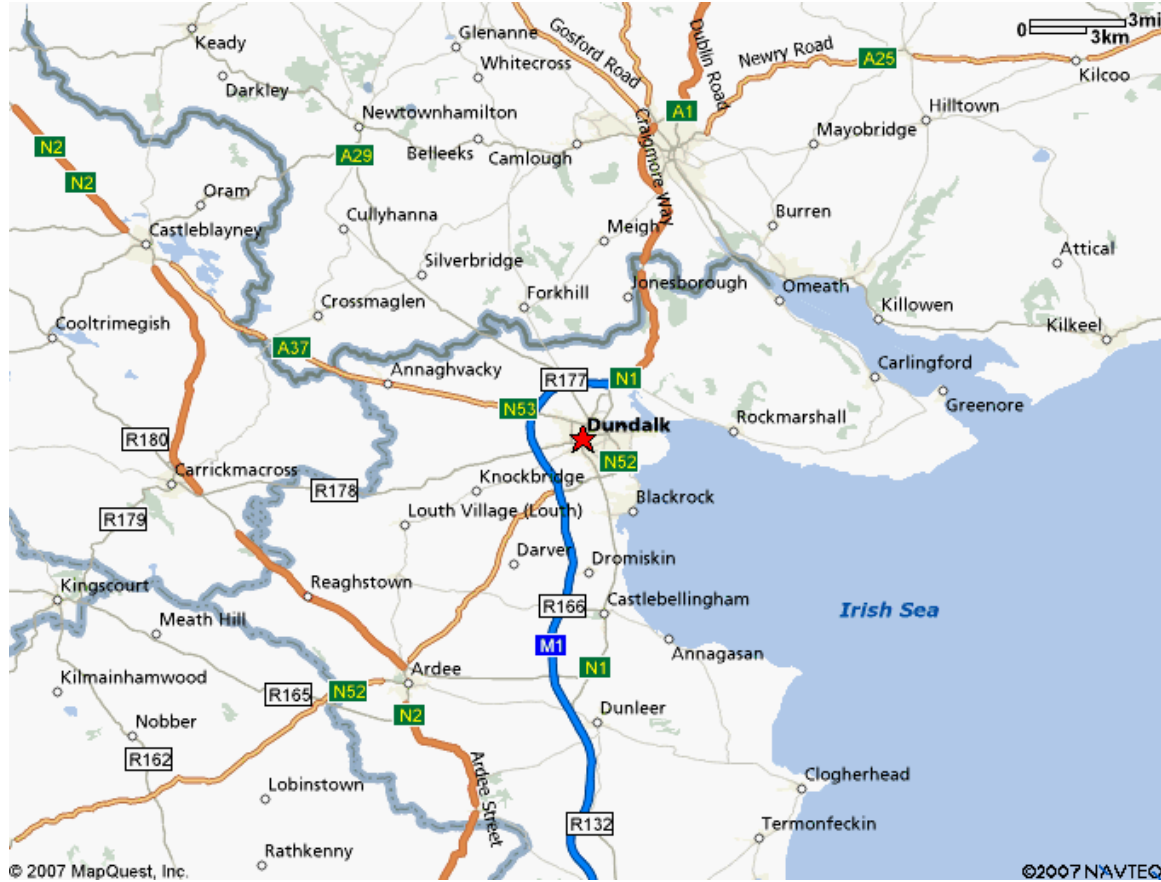

Directions to ABB Dundalk Office

Directions from South to ABB Dundalk Office

- Follow signs for the M1 North/Airport/Belfast
- Continue forward onto the M1 (signposted Belfast)
- Toll Plaza
- Leave the M1 at junction 16 sign posted Dundalk (South) then at roundabout take the 3rd exit onto the N52.
- Continue straight through two sets of traffic signals with the Crowne Plaza Hotel on the left.
- After the IDA Industrial Estate on the right there is a turn right. As you turn right Heinz is on the left and ABB is opposite on the right.

Directions from North to ABB Dundalk Office

- Follow signs for M1 signposted The West, Dublin, Craigavon
- Leave the M1 at junction 7 (signposted Lisburn, Sprucefield), then keep in right hand lane and continue forward (signposted Sprucefield)

- At Sprucefield Roundabout take the 2nd exit onto Hillsborough Road- A1 (signposted The West M1, The South)
- At roundabout take the 1st exit onto Hillsborough Road- A1 (signposted The South, Dublin)
- At Hillsborough Roundabout take the 2nd exit onto Hillsborough Road- A1 (signposted Dublin, Newry)
- At border with Republic of Ireland continue forward onto the N1
- At roundabout take the 1st exit onto N1
- At roundabout take the 2nd exit onto the N52 (signposted Dublin, Ardee)
- Continue on towards Dundalk All Weather Stadium, continue past and forward at traffic signals.
- At first roundabout take 2nd exit.
- At second roundabout take 2nd exit.
- Continue forward past Dundalk Ice Dome and Crowne Plaza Hotel.
- After the IDA Industrial Estate on the right there is a turn right. As you turn right Heinz is on the left and ABB Dundalk Office is opposite on the right.