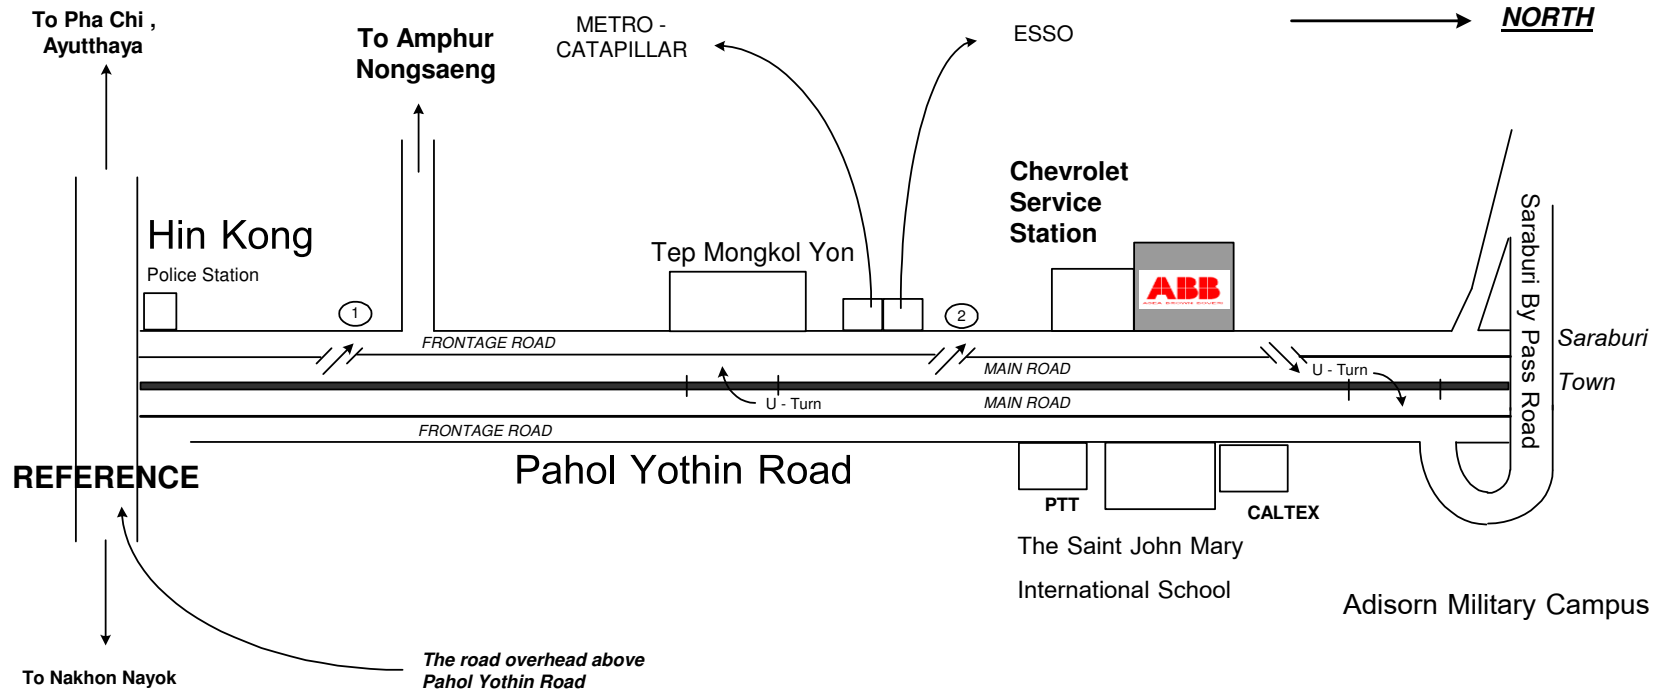

ABB Saraburi New Office

From Bangkok, Approach to Hinkong, notice the road overhead this is the reference.
 from the reference we can reach to ABB Saraburi by enter the frontage road 2 locations.
 The first entrance far away from reference about **3.1 kms**
 The second entrance far away from reference about **5.9 kms**
 Furthermore ABB far away from reference about **6.9 kms**

ABB SARABURI LOCATION

ABB Limited: Saraburi Branch

169 Moo 1, T. Nongyao, A. Muang, Saraburi 18000

Tel: 66 0 3630 2371 Fax: 66 0 3630 2375